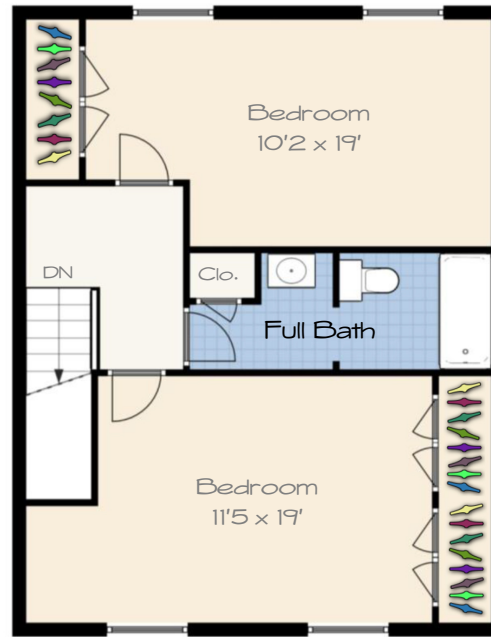

FIRST FLOOR

SECOND FLOOR

LOWER LEVEL

1 ROBIN CIRCLE, UNIT 2  
NORTON, MASSACHUSETTS

*Tracy Kok*

TRACY KOK  
508.463.6481 direct  
tkok@keithbrokerage.com  
TracyRealtyServices.com

APPROXIMATE SQUARE FOOTAGE:

FIRST FLOOR: 668 SF  
SECOND FLOOR: 616 SF  
LOWER LEVEL: 360 SF  
TOTAL SQUARE FOOTAGE: 1,644 SF

\*Square footage is approximate. Buyer to perform due diligence to verify.

All dimensions and square footage are approximate. Not drawn to scale. Floor plans are presented for marketing purposes only. Buyer should perform due diligence.  
©2022 MeetingHouse Media | 617.828.4127