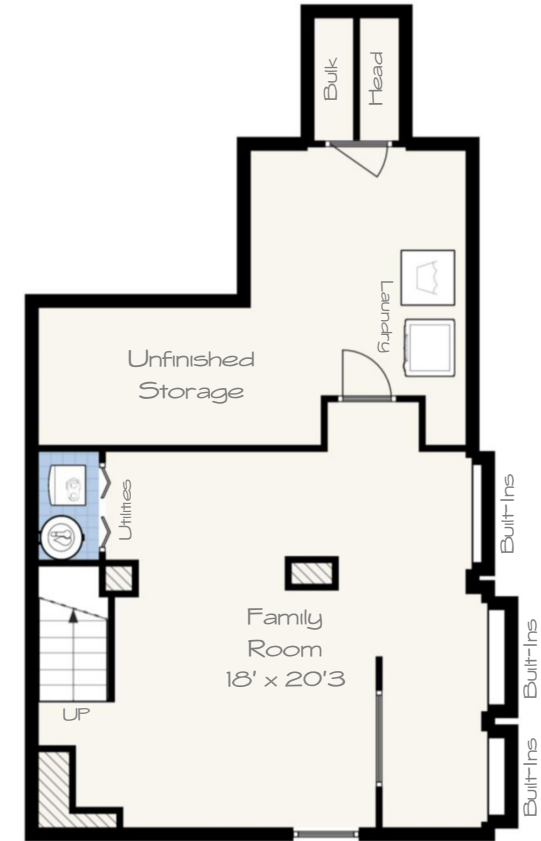

FIRST FLOOR

SECOND FLOOR

LOWER LEVEL

1 ROBIN CIRCLE, UNIT 2  
NORTON, MASSACHUSETTS

*Tracy Kok*

TRACY KOK  
508.463.6481 direct  
tkok@keithbrokerage.com  
TracyRealtyServices.com

APPROXIMATE SQUARE FOOTAGE:

FIRST FLOOR: 668 SF  
SECOND FLOOR: 616 SF  
LOWER LEVEL: 360 SF  
TOTAL SQUARE FOOTAGE: 1,644 SF

\*Square footage is approximate. Buyer to perform due diligence to verify.

All dimensions and square footage are approximate. Not drawn to scale. Floor plans are presented for marketing purposes only. Buyer should perform due diligence.  
©2022 MeetingHouse Media | 617.828.4127