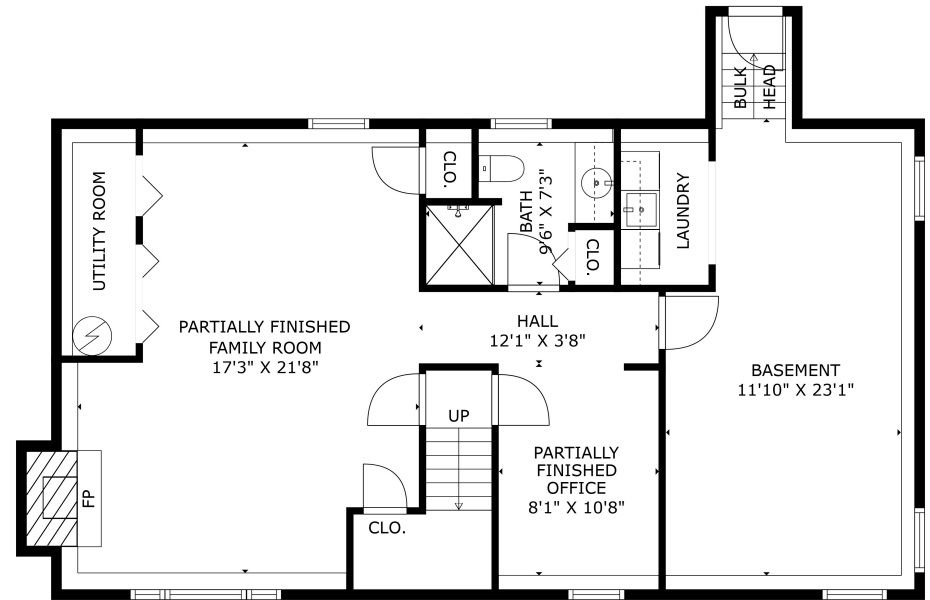

MAIN LEVEL

LOWER LEVEL

8 CHERYL DRIVE

GRAFTON, MASSACHUSETTS

Tracy Kok

TRACY KOK
 508.463.6481 direct
 tkok@keithbrokerage.com
 TracyRealtyServices.com

APPROXIMATE SQUARE FOOTAGE:

MAIN LEVEL: 1,320 SF
 TOTAL SQUARE FOOTAGE: 1,320 SF

*Square footage is approximate. Buyer to perform due diligence to verify.

All dimensions and square footage are approximate. Not drawn to scale. Floor plans are presented for marketing purposes only. Buyer should perform due diligence.
 ©2024 www.MFL-photo | 617.828.4127