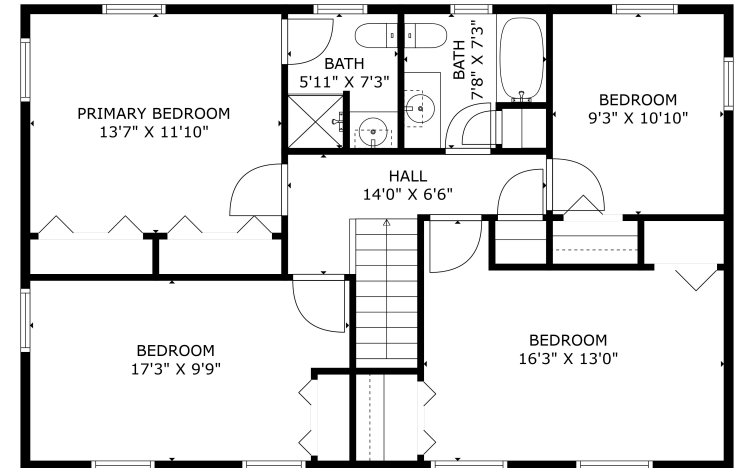

FIRST FLOOR

SECOND FLOOR

150 INDIAN MEADOW DRIVE

NORTHBOROUGH, MASSACHUSETTS

Tracy Kok

TRACY KOK
 508.463.6481 direct
 tkok@keithbrokerage.com
 TracyRealtyServices.com

APPROXIMATE SQUARE FOOTAGE:

FIRST FLOOR:	912 SF
SECOND FLOOR:	988 SF
TOTAL SQUARE FOOTAGE:	1,900 SF

*Square footage is approximate. Buyer to perform due diligence to verify.

All dimensions and square footage are approximate. Not drawn to scale. Floor plans are presented for marketing purposes only. Buyer should perform due diligence.
 ©2024 www.MPL-photo | 617.828.4127