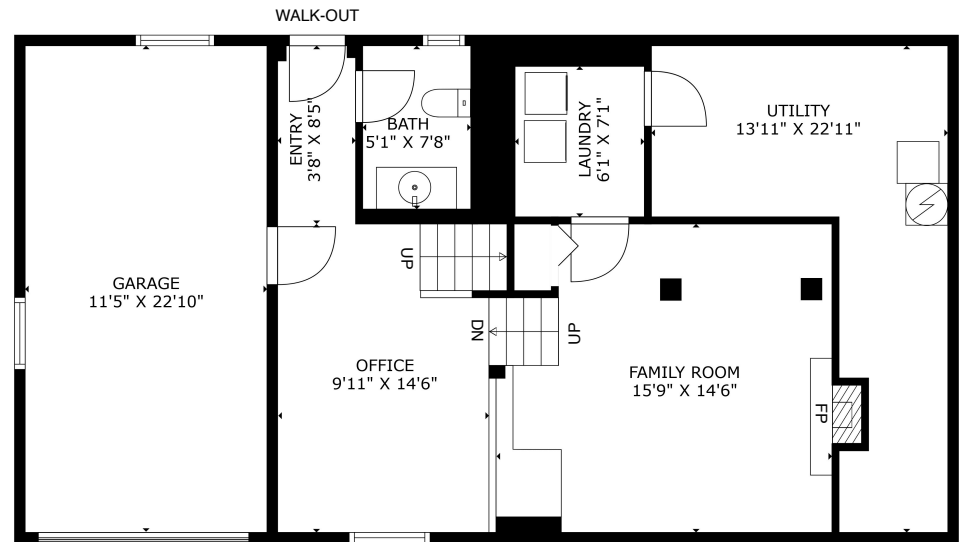

UPPER LEVELS

LOWER LEVELS

86 LONGWOOD TERRACE

NORWOOD, MASSACHUSETTS

Tracy Kok

TRACY KOK
 508.463.6481 direct
 tkok@keithbrokerage.com
 TracyRealtyServices.com

APPROXIMATE SQUARE FOOTAGE:

UPPER LEVELS: 1,124 SF
 LOWER LEVELS: 708 SF
 TOTAL SQUARE FOOTAGE: 1,832 SF

*Square footage is approximate. Calculated with LDAR technology. Deemed reliable but not guaranteed. Buyer to perform due diligence to verify.

All dimensions and square footage are approximate. Not drawn to scale. Floor plans are presented for marketing purposes only. Buyer should perform due diligence.